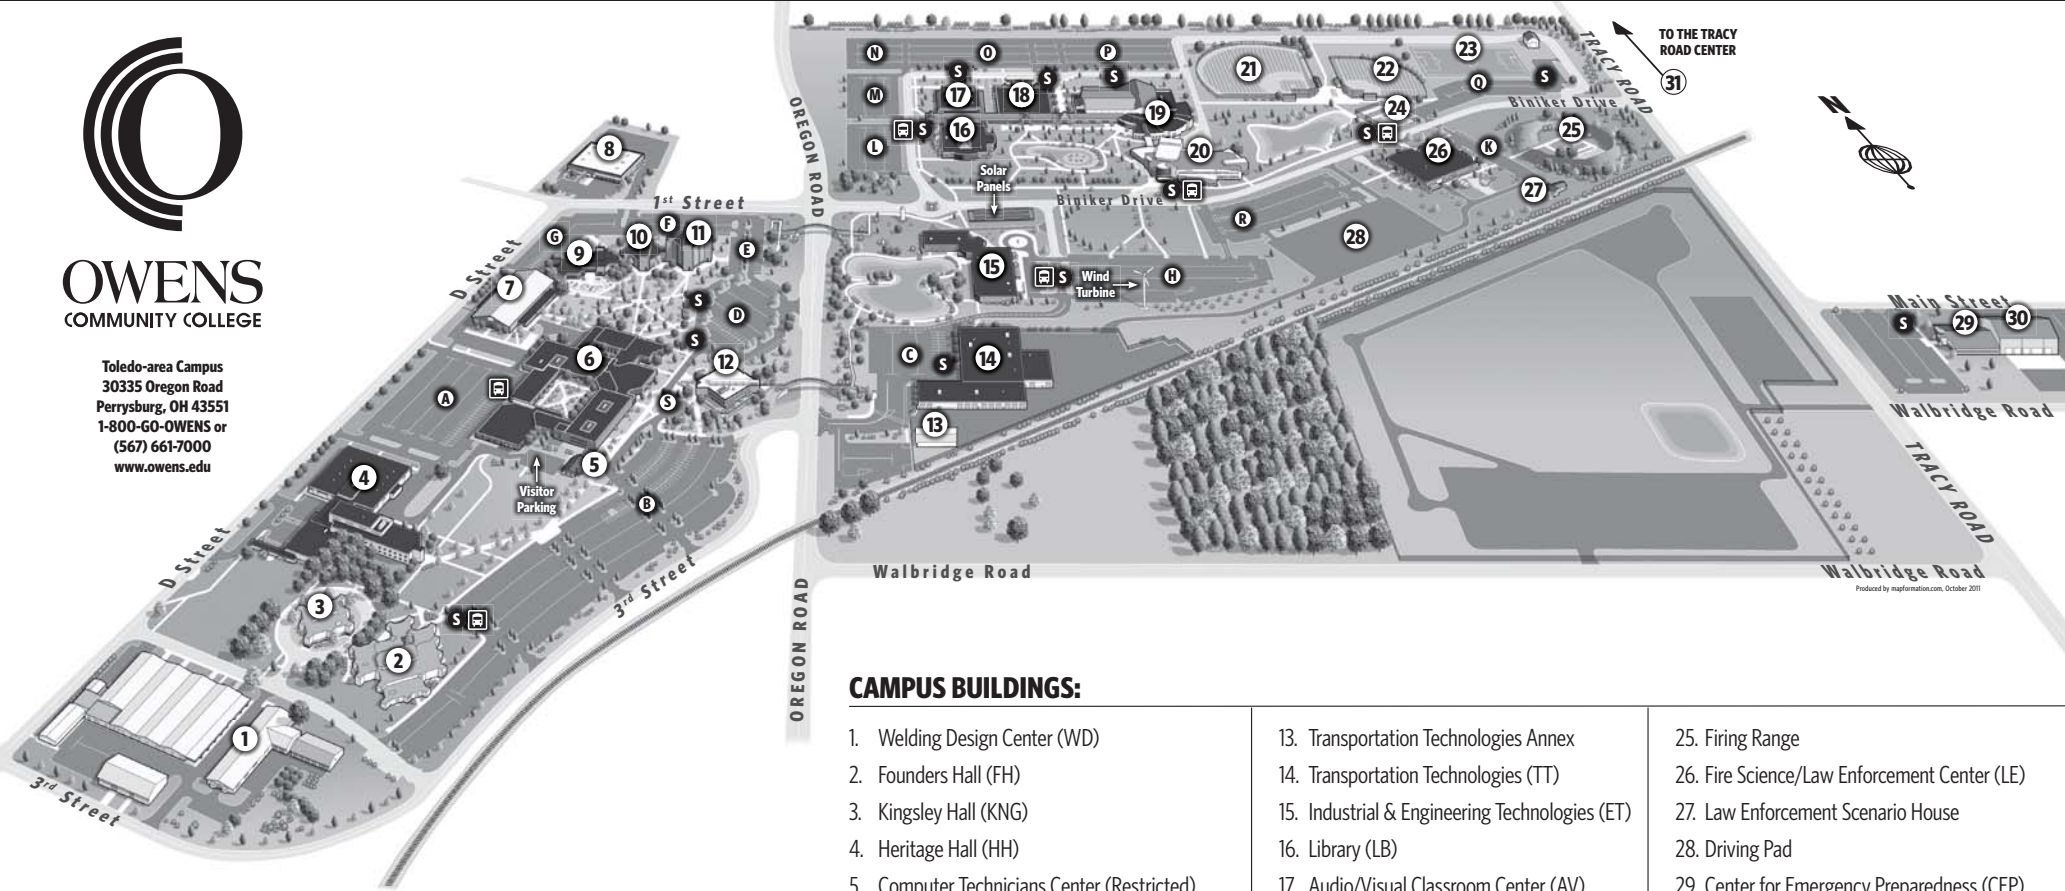

TOLEDO-AREA CAMPUS MAP

OWENS
COMMUNITY COLLEGE

Toledo-area Campus
30335 Oregon Road
Perrysburg, OH 43551
1-800-GO-OWENS or
(567) 661-7000
www.owens.edu

ABOUT OWENS:

The Owens Community College Toledo-area Campus (Interstate-75 at Exit 198) covers more than 280 acres and is located just five minutes from downtown Toledo.

CAMPUS BUILDINGS:

- | | | |
|--|--|--|
| 1. Welding Design Center (WD) | 13. Transportation Technologies Annex | 25. Firing Range |
| 2. Founders Hall (FH) | 14. Transportation Technologies (TT) | 26. Fire Science/Law Enforcement Center (LE) |
| 3. Kingsley Hall (KNG) | 15. Industrial & Engineering Technologies (ET) | 27. Law Enforcement Scenario House |
| 4. Heritage Hall (HH) | 16. Library (LB) | 28. Driving Pad |
| 5. Computer Technicians Center (Restricted) | 17. Audio/Visual Classroom Center (AV) | 29. Center for Emergency Preparedness (CEP) |
| 6. College Hall (CH) | 18. Math/Science Center (MS) | 30. Training and Operations Center |
| 7. Alumni Hall (Public Safety/Disability Services) | 19. Student Health & Activities Center (SH) | 31. Tracy Road Center |
| 8. Facility Services | 20. Center for Fine & Performing Arts (PA) | |
| 9. Child Care Center (CC) | 21. Baseball Field | Ⓐ Parking Lots A-S |
| 10. Bicentennial Hall (BH) | 22. Softball Field | Faculty Parking |
| 11. Health Technologies Hall (HT) | 23. Soccer Field | Ⓢ Campus Shuttle Bus Stops |
| 12. Administration Hall (AD) | 24. Tennis/Basketball Courts | Ⓣ TARTA Downtown Bus Stops |