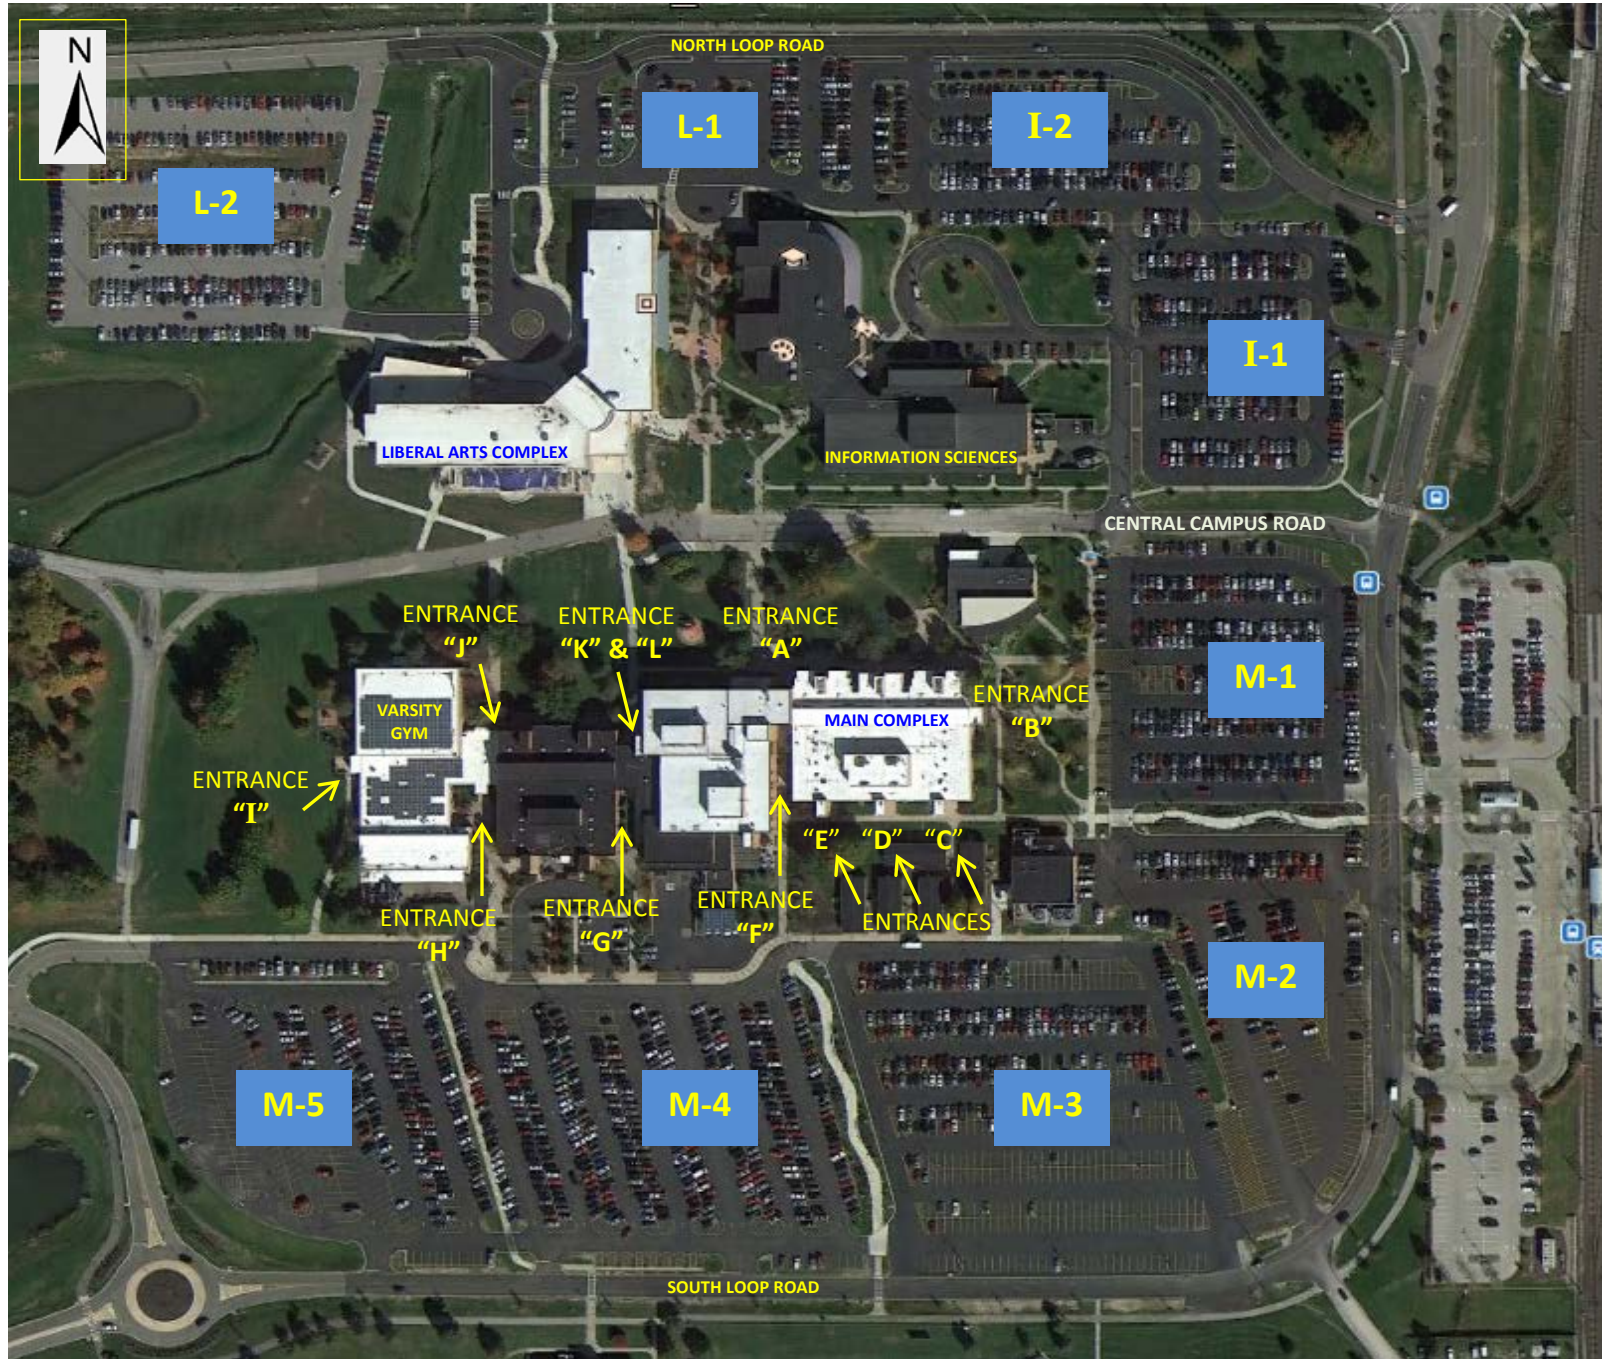

SOUTHWESTERN ILLINOIS COLLEGE

BELLEVILLE CAMPUS - PARKING LOT MAP